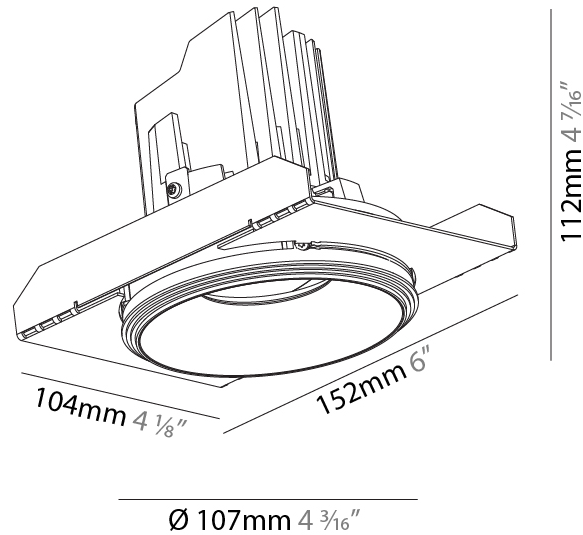

#### PHYSICAL

Shape: Round
Diameter (mm): 107
Diameter (in): 4 3/16
Height (mm): 112
Height (in): 4 7/16
Ceiling Thickness (mm): 10 / 12.5 / 15 / 25
Ceiling Thickness (in): 3/8 or 1/2 or 9/16 or 1
Min. Recessing Depth (mm): 130
Min. Recessing Depth (in): 5 1/8
Light Distribution: Adjustable / Downlight
Weight (kg): 0.609
Weight (lbs): 1.34
Fixture Finish: SSR / BKV / CWI / CRY / HAB / UFT / ITA / RUA / FTG / MYG / LOD / PUS / FRO / FUP / KIA / POP / BLS / SPG / MEY / GOH / GUM / CHC / COM / ABZ / JAG / OBR / MOS / ROR
Fixture Material: Aluminum Die Cast
Cut-out Measurements: Ø 111mm / 4 3/8"
Upon Request: Unique Ceiling Thickness

#### RATINGS AND CERTIFICATIONS

Certified By: Certified for North American Standards
IP rating: IP20

	111mm 4 3/16"	130mm 5 1/8"	10   12 1/2   15   25mm 3/8"   1/2"   9/16"   1"	10°	355°	
	A					

### PHYSICAL

Shape: Round  
 Diameter (mm): 107  
 Diameter (in): 4 3/16  
 Height (mm): 112  
 Height (in): 4 7/16  
 Min. Recessing Depth (mm): 130  
 Min. Recessing Depth (in): 5 1/8  
 Light Distribution: Adjustable / Downlight  
 Weight (kg): 0.46  
 Weight (lbs): 1.01  
 Fixture Finish: [SSR / BKV / CWI / CRY / HAB / UFT / ITA / RUA / FTG / MYG / LOD / PUS / FRO / FUP / KIA / POP / BLS / SPG / MEY / GOH / GUM / CHC / COM / ABZ / JAG / OBR / MOS / ROR](#)  
 Fixture Material: Aluminum Die Cast  
 Cut-out Measurements: 98mm / 3 7/8"